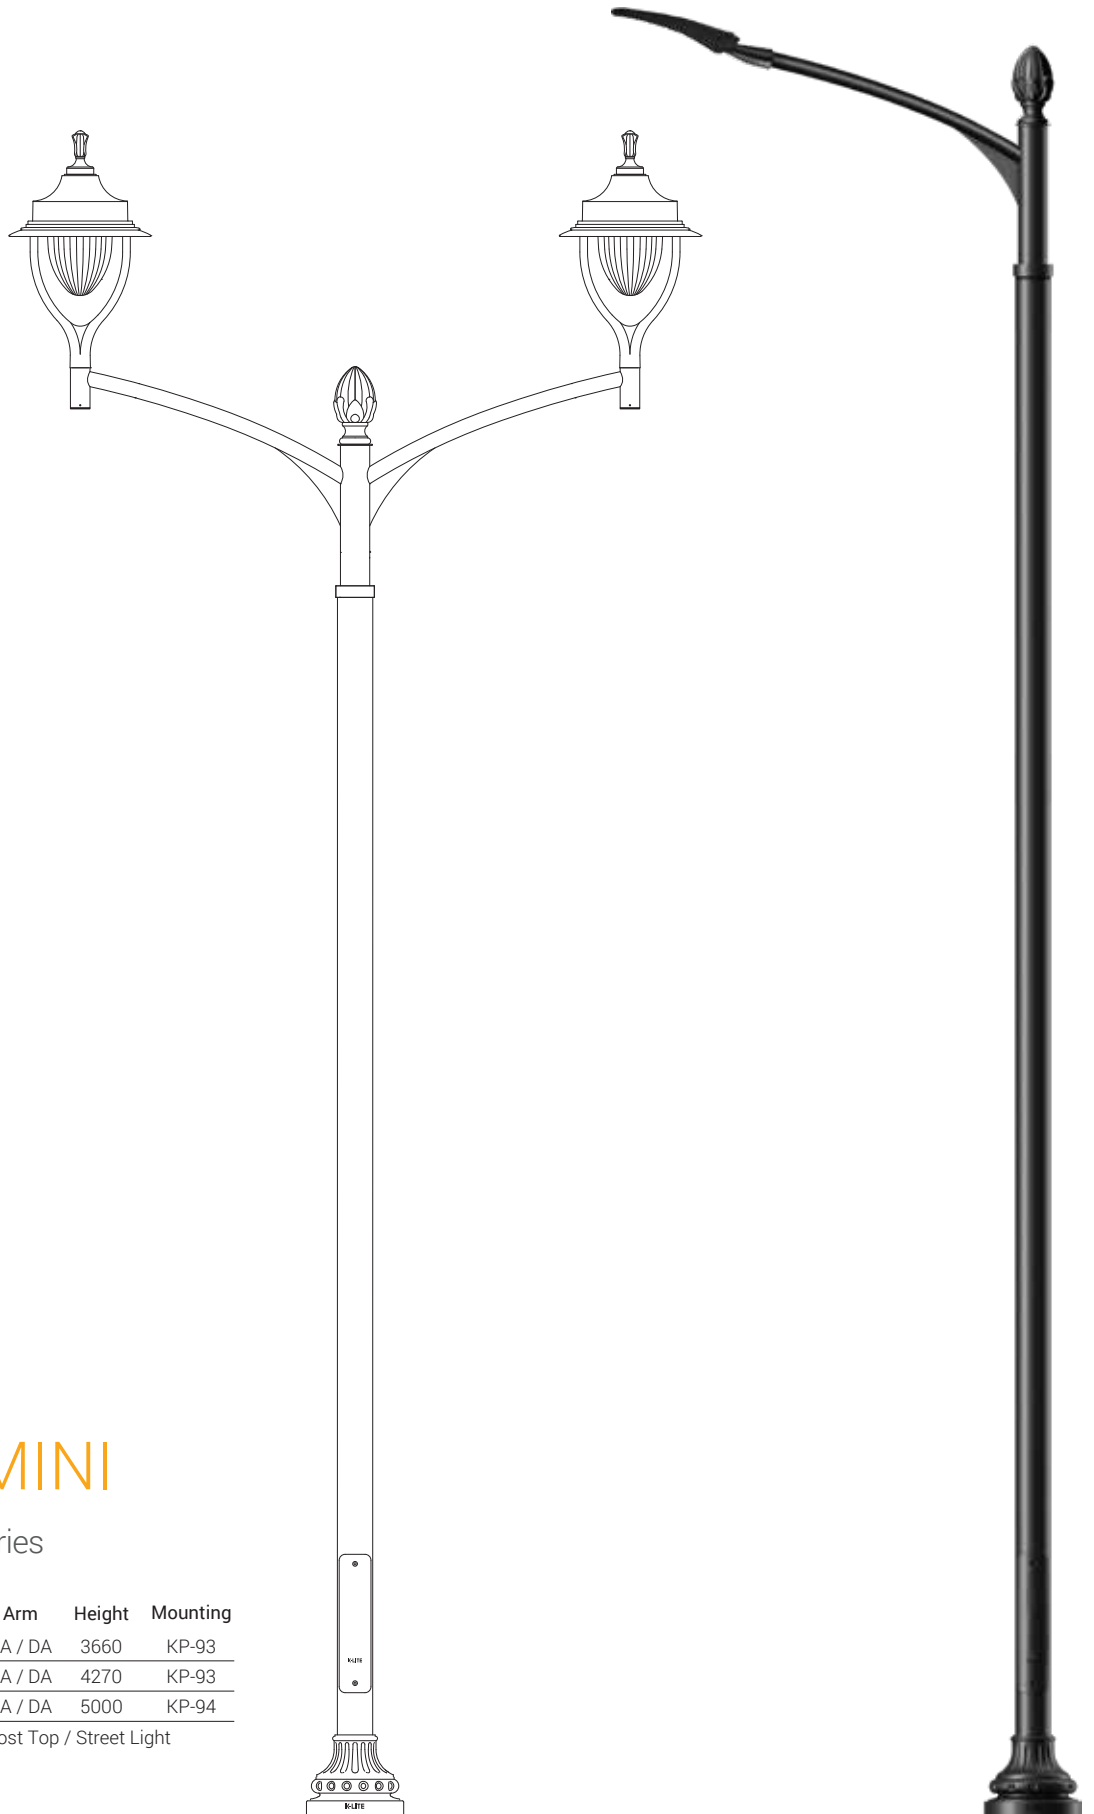

K-LITE

GARDEN LIGHTING POLES

Garden Lighting Pole is design to create a distinctive atmosphere in town & cities by using the most advanced technology to develop innovative lighting solutions. Poles can stylishly convey the identity of any landscape. Our poles can be designed to suit single or multi arms brackets in order to install one or more light sources.

Product Description

- Pole design parameters vary depending on the type of bracket and loading factor.
- All pole sections are welded using special v groove technique by certified welders using high end MIG welding processes.
- Built-in control box with cast aluminium service door and safety rope.
- Die cast aluminium door is contoured to the shape of the pole with silicone rubber gasket.
- The control gear tray is prewired with MCB, terminal connectors for loop-in / loop-out arrangement.
- The foundation bolt holes in the base plate are designed to be elongated for fine adjustments / alignment of the pole during installation.
- Base plate made of steel grade E250 & foundation bolt of grade 4.6
- CE - Conformity mark

EAGLE MINI

FLORUS Series

ID	Pole Size	Arm	Height	Mounting
KP-5174 / 75	Ø88.9	SA / DA	3660	KP-93
KP-5176 / 77	Ø88.9	SA / DA	4270	KP-93
KP-5178 / 79	Ø88.9	SA / DA	5000	KP-94

Bracket Option : Pendant / Post Top / Street Light