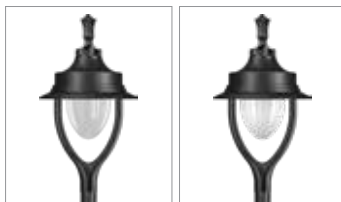

A modern heritage post top luminaire. Aesthetically designed sturdy construction ensures a long life against all weather condition, maintaining initial performances through the lifetime of the installation.

Product Description

- The luminaire comprises of specially contoured spun aluminium top cover, gravity die cast aluminium supporting arms with mounting base.
- Non yellowing UV stabilised V translucent acrylic / V clear acrylic diffuser.
- Suitable for mounting on 38mm OD pipe.
- Cable entries for through-wiring of mains supply cable
- Prewired with E27 holder and suitable for operation on 240V, 50Hz single phase ac supply.

Product Benefits

- Elegance, Functionality.
- Corrosion resistant and easy maintenance.
- Quick installation and low assembly costs.
- Dark sky compliant protects pedestrians from glare, in addition to preventing spill light above the horizontal plane.

Area of Application

Illuminating parks, Gardens, Commercial complex, Residential roadways, Walkways, Streetscapes & office complex.

Available Finish

Pure polyester powder coated

- Graphite grey
- Anthracite grey
- Jet black

Diffuser Options

A9 - Clear Acrylic

A8 - Translucent acrylic