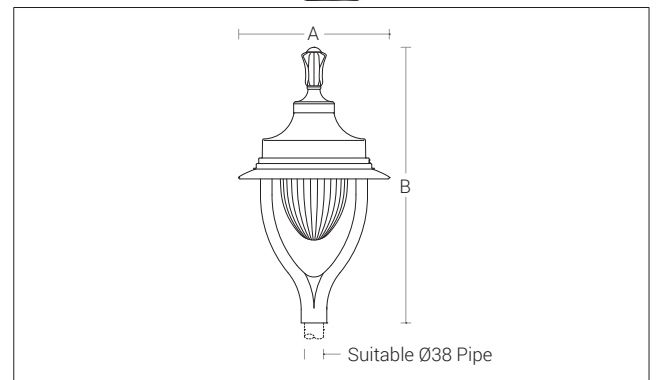

Product Description

- The luminaire comprises of specially contoured spun aluminium top cover, gravity die cast aluminium supporting arms with mounting base.
- Non yellowing UV stabilised V translucent acrylic.
- Luminaire integrated with 30W LED.
- Suitable for mounting on 38mm OD pipe.
- Cable entries for through-wiring of mains supply cable
- Integral constant current power supply
- Prewired with LED driver and suitable for operating on 240V, 50Hz single phase ac supply.
- Ordering guide : KL-4978-CCT (Colour Temperature)
- Available CCT : 3000K, 4000K, 5700K

Product Description

- The luminaire comprises of specially contoured spun aluminium top cover, gravity die cast aluminium supporting arms with mounting base.
- Non yellowing UV stabilised V translucent acrylic / V clear acrylic diffuser.
- Suitable for mounting on 38mm OD pipe.
- Cable entries for through-wiring of mains supply cable
- Prewired with E27 holder and suitable for operation on 240V, 50Hz single phase ac supply.

Diffuser Options

A9 - Clear Acrylic

A8 - Translucent acrylic

ID	Wattage	A	B
5189 A8/A9	E27	Ø300	550