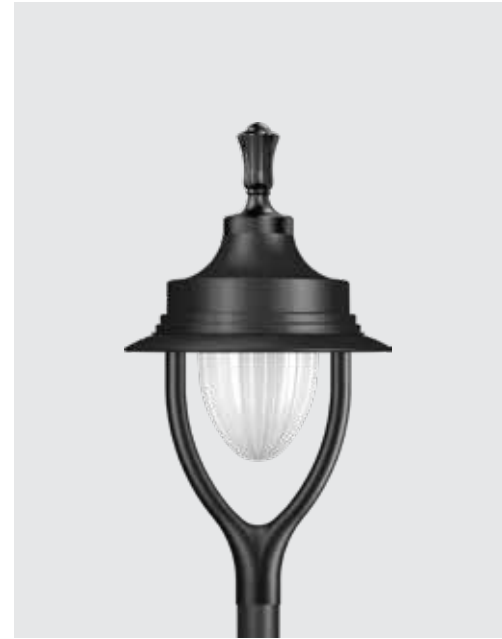

A modern heritage post top luminaire upgraded with high performance light engines. Aesthetically designed sturdy construction ensures a long life against all weather condition, maintaining initial performances through the lifetime of the installation. Product offered in symmetrical light distribution.

Product Description

- The luminaire comprises of specially contoured spun aluminium top cover, gravity die cast aluminium supporting arms with mounting base.
- Non yellowing UV stabilised V translucent acrylic.
- Luminaire integrated with 30W LED.
- Suitable for mounting on 38mm OD pipe.
- Cable entries for through-wiring of mains supply cable
- Integral constant current power supply
- Prewired with LED driver and suitable for operating on 240V, 50Hz single phase ac supply.
- Ordering guide : KL-4978-CCT (Colour Temperature)
- Available CCT : 3000K, 4000K, 5700K

Area of Application

Illuminating parks, Gardens, Commercial complex, Residential roadways, Walkways, Streetscapes & office complex.

Available Finish

Pure polyester powder coated

- Graphite grey
- Anthracite grey
- Jet black

Physical

Body : Spun aluminium top cover & Die cast aluminium base
 Diffuser : Translucent acrylic
 Mounting : Suitable for Ø38mm OD Pipe
 Finish : Powder Coated
 Graphite Grey / Jet Black
 Anthracite Grey