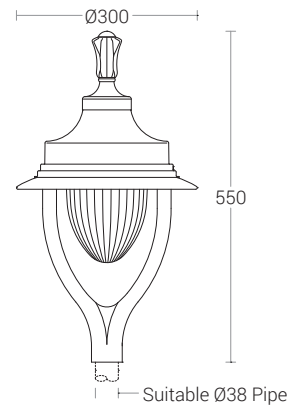

Optical Performance

Light Distribution : Symmetrical