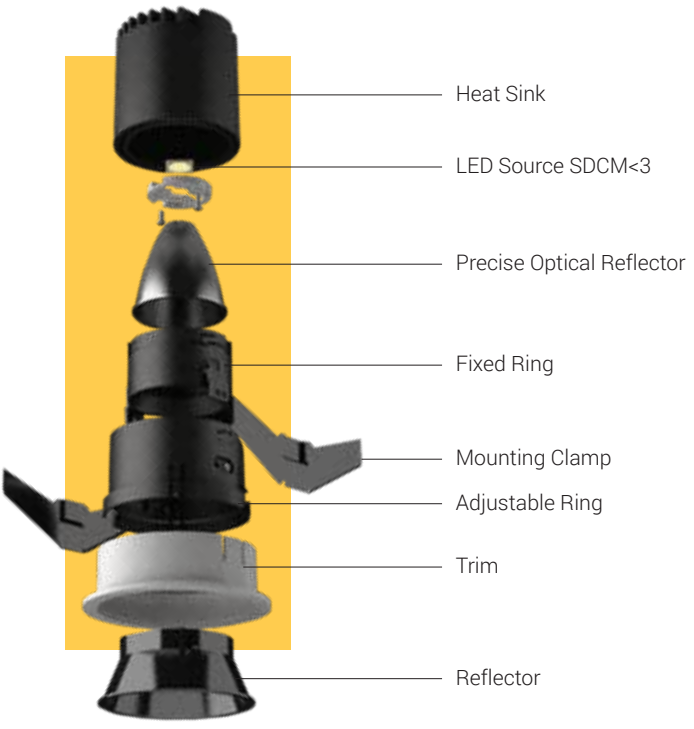

Softening
Lens

Elliptical
Lens

Honey Comb
Louver

Easy Maintenance

An aesthetic selection of downlighting and wallwashing

Platina is a family of recessed LED spots that comes in a wide range of different sizes and glare-limiting reflector finishes. Symmetrical or asymmetrical optics - either fixed or tiltable - are available.

The variety of luminous flux, appearance options and dimming protocols present Platina as an unbeatable option for architectural lighting applications.

Optimum Performance

Antiglare - UGR<16

Adjustable upto 30°

Rotatable 355°

Easy Installation

PLATINA Spot

PLATINA MICRO			
ID	Wattage	Dimension	C.O.D
3327	6W LED Trim	Ø58 x 75	Ø52
PLATINA MINI			
3328	12W LED Trim	Ø85 x 104	Ø75
PLATINA MIDI			
3329	20W LED Trim	Ø105 x 120	Ø96
PLATINA MAXI			
3330	35W LED Trim	Ø133 x 143	Ø120
PLATINA SPOT			
3345	3W LED	Ø36 x 57	Ø30
SLEEK PLATINA MICRO			
3338	6W LED	Ø33 x 91	Ø30
SLEEK PLATINA MINI			
3339	10W LED	Ø44 x 100	Ø40