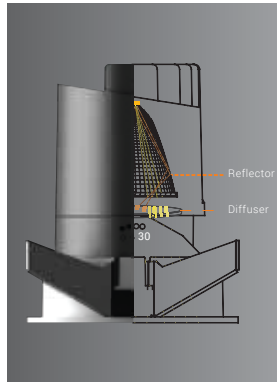

Antiglare - UGR<16