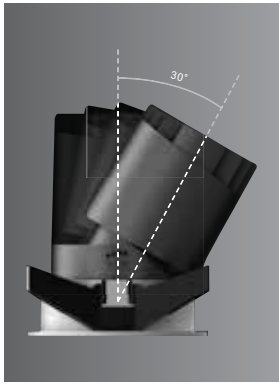

Adjustable upto 30°