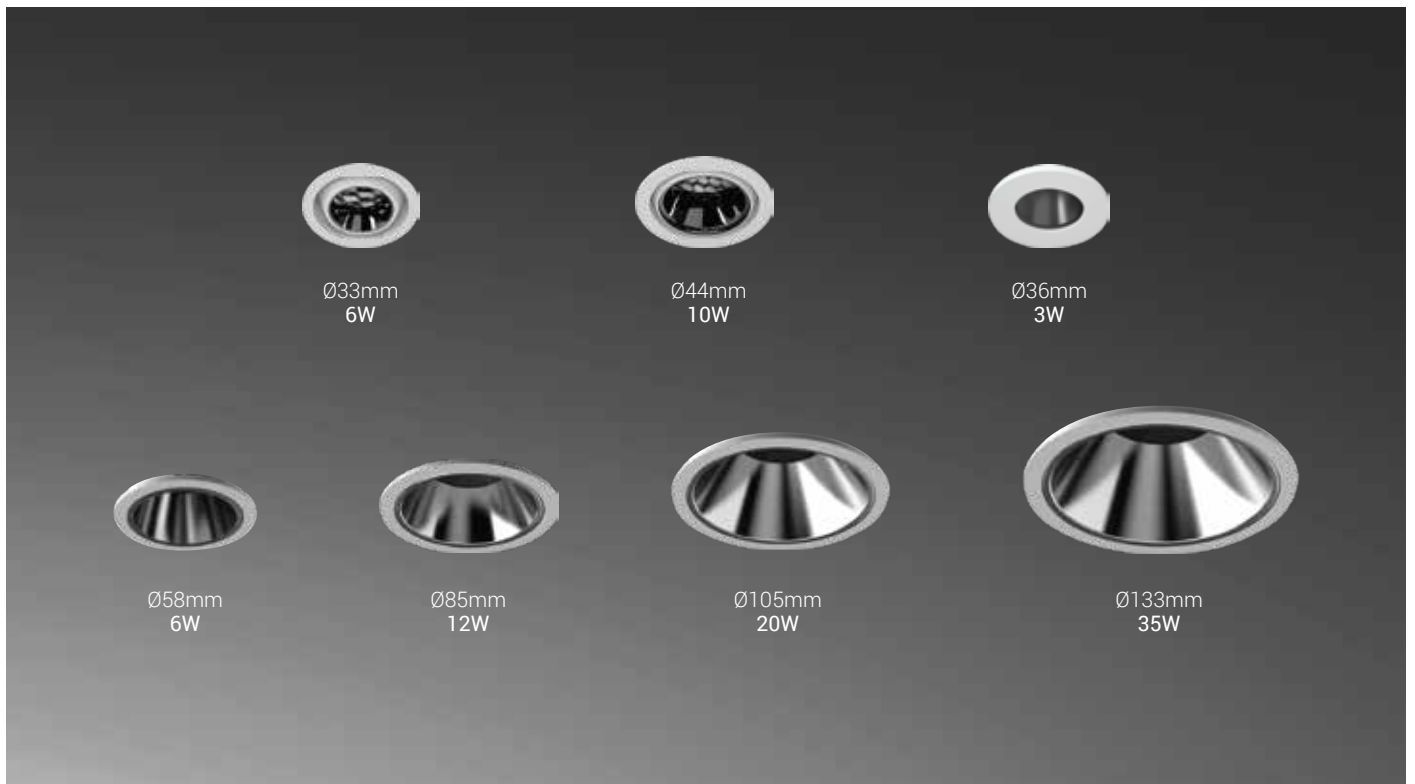

Ø58

Ø58

Colour Options

Chrome

White

Black

Black
Chrome

Accessories

Softening
Lens

Elliptical
Lens

Honey Comb
Louver

Easy Maintenance

An aesthetic selection of downlighting and wallwashing

Platina is a family of recessed LED spots that comes in a wide range of different sizes and glare-limiting reflector finishes. Symmetrical or asymmetrical optics - either fixed or tiltable - are available.

The variety of luminous flux, appearance options and dimming protocols present Platina as an unbeatable option for architectural lighting applications.

Optimum Performance

Antiglare - UGR<16

Adjustable upto 30°

Rotatable 355°

Easy Installation

PLATINA Spot

PLATINA MICRO			
ID	Wattage	Dimension	C.O.D
3327	6W LED Trim	Ø58 x 75	Ø52
PLATINA MINI			
3328	12W LED Trim	Ø85 x 104	Ø75
PLATINA MIDI			
3329	20W LED Trim	Ø105 x 120	Ø96
PLATINA MAXI			
3330	35W LED Trim	Ø133 x 143	Ø120
PLATINA SPOT			
3345	3W LED	Ø36 x 57	Ø30
SLEEK PLATINA MICRO			
3338	6W LED	Ø33 x 91	Ø30
SLEEK PLATINA MINI			
3339	10W LED	Ø44 x 100	Ø40