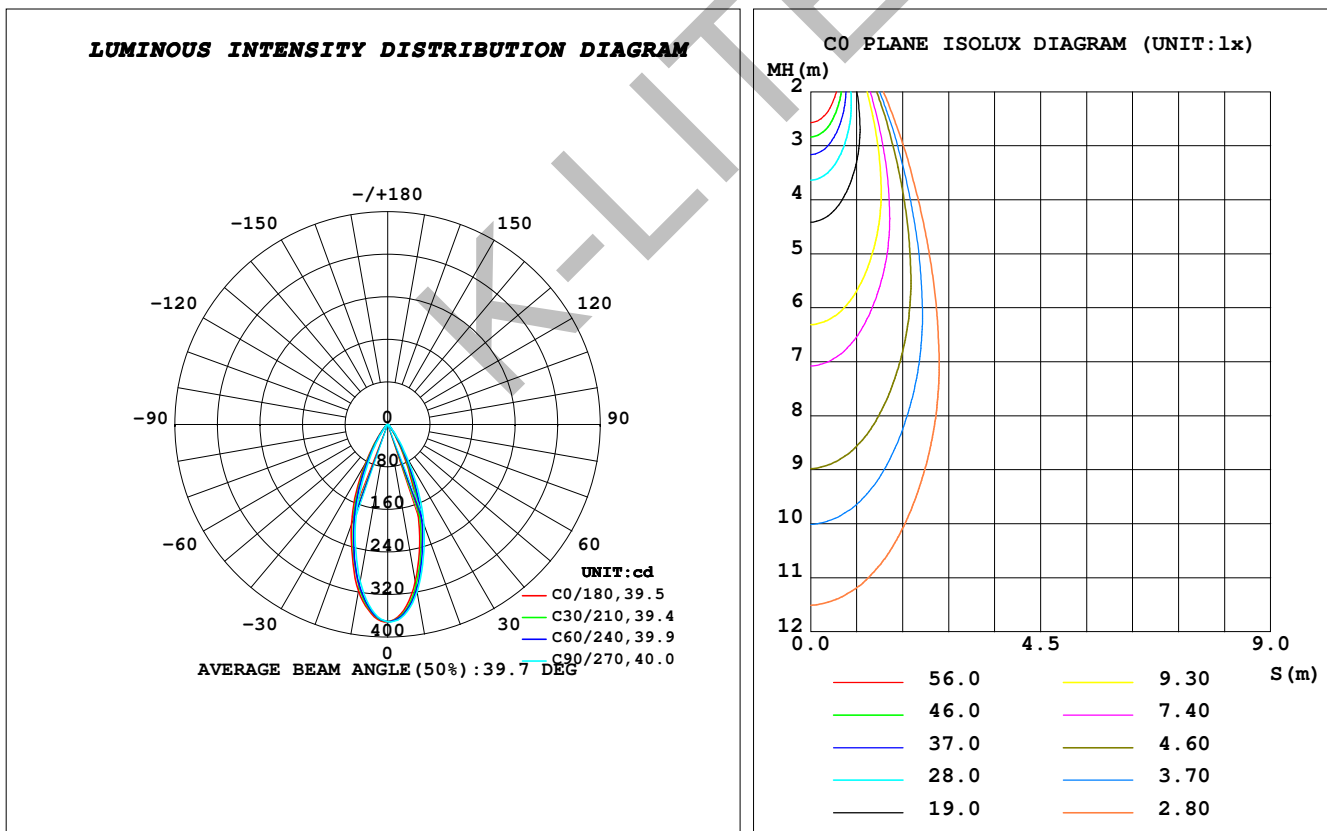

LUMINAIRE PHOTOMETRIC TEST REPORT

Test:U:230.44V I:0.0148A P:3.0071W PF:0.8826 Freq:50.00Hz Lamp Flux:280x1 lm		
NAME: NEBULA MICRO - SPIKE	TYPE:GARDEN SPOT LIGHTS	WEIGHT:
SPEC.:WW, NICHIA	DIM.: 93 x Ø51 x 320	SERIAL No.:3063
MFR.: K-LITE	SUR.:	Shielding Angle:40°

DATA OF LAMP		PHOTOMETRIC DATA			
MODEL	KL-4263	Imax (cd)	371.6	S/MH (C0/180)	0.67
NOMINAL POWER (W)	3	LOR (%)	67.0	S/MH (C90/270)	0.61
RATED VOLTAGE (V)	230	TOTAL FLUX (lm)	187.68	η UP, DN (C0-180)	0.0, 34.9
NOMINAL FLUX (lm)	280	CIE CLASS	DIRECT	η UP, DN (C180-360)	0.0, 32.1
LAMPS INSIDE	1	η up (%)	0.0	CIBSE SHR NOM	0.50
TEST VOLTAGE (V)	230	η down (%)	67.0	CIBSE SHR MAX	0.65

C Range: 0 - 360DEG
 C Interval: 10.0DEG
 Test Speed: HIGH
 Temperature: 25.3DEG
 Operators: K-LITE
 Test Date: 01 June 2021

γ Range: 0 - 90DEG
 γ Interval: 1.0DEG
 Test System: EVERFINE GO-R5000_V2 SYSTEM V2.00.417
 Humidity: 65.0%
 Test Distance: 1.825m [K=1.0000]
 Remarks: