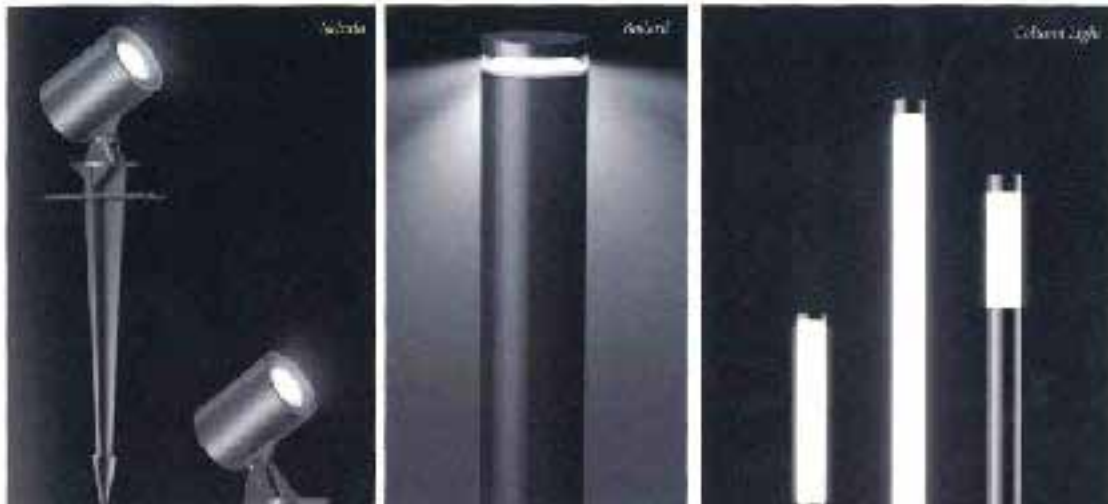

SURFACES[®]

REPORTER

May-June 2024 • ₹ 250 • India

SURFACES REPORTER® - ADVERTORIAL

ILLUMINATING LANDSCAPES: K-LITE'S HIGH-QUALITY ARCHITECTURAL LUMINAIRES

Established in 1977, K-Lite is renowned for its extensive range of high-quality architectural luminaires and poles that cater to diverse applications and design preferences. Since its inception, K-Lite's strategy for manufacturing units focuses on the production of sustainable and efficient LED luminaires. K-Lite's products meet stringent quality standards while embodying elegant aesthetics.

K-Lite's landscape products are designed to withstand various environmental challenges such as wind, water, direct sunlight, rain, and dust. Each outdoor luminaire boasts high IP (Ingress Protection) and IK ratings, ensuring robustness and durability suitable for outdoor and landscape applications.

The range offered by K-Lite is comprehensive and versatile, including Linear Wall Washers, Up-Down Lighters, LED Strips/Fixed Flux, Downward Lighting Bollards, Underwater Lighting, Post Top Luminaires, Bollards, Pathfinders, IP67 Linear Profiles, Pole Lighting, and a newly introduced series of Facade Lighting.